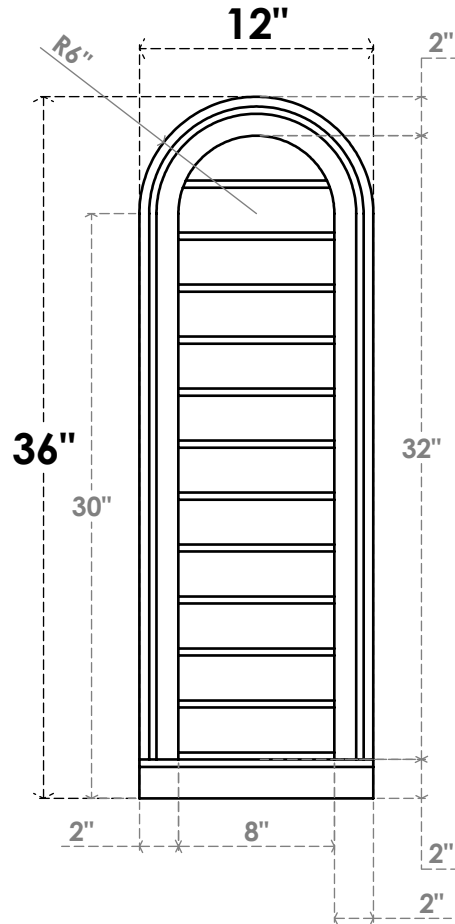

GVPRT12X3603SN

12"W X 36"H ROUND TOP SURFACE MOUNT PVC GABLE VENT: NON-FUNCTIONAL, W/ 2"W X 2"P BRICKMOULD SILL FRAME

FRONT

SIDE

LOUVER HEIGHT: 2 5/8"

LOUVER QTY: 12

NOTES

1. INSTALLATION TO BE COMPLETED IN ACCORDANCE WITH MANUFACTURER'S SPECIFICATIONS.
2. DRAWING MAY NOT BE TO SCALE
3. THIS DRAWING IS INTENDED FOR DESIGN AND PLANNING PURPOSES ONLY.
4. ALL INFORMATION CONTAINED HEREIN WAS CURRENT AT THE TIME OF DEVELOPMENT BUT MUST BE REVIEWED AND APPROVED BY THE PRODUCT MANUFACTURER TO BE CONSIDERED ACCURATE.
5. ARCHITECTURAL GRADE PVC PRODUCTS ARE MADE FROM EXPANDED CELLULAR PVC AND COME NATURALLY WHITE BUT MAY BE PAINTED

EKENA MILLWORK
 2300 WEST MAIN ST.
 CLARKSVILLE, TX 75426
 TOLL FREE: 866-607-0453
 WWW.EKENAMILLWORK.COM

Generated Date : 09/19/2022