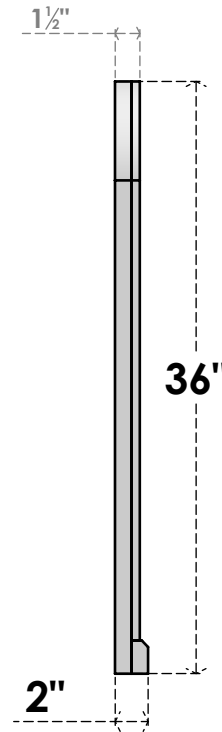

GVPRT12X3603SN

12"W X 36"H ROUND TOP SURFACE MOUNT PVC GABLE VENT: NON-FUNCTIONAL, W/ 2"W X 2"P BRICKMOULD SILL FRAME

FRONT

SIDE

LOUVER HEIGHT: 2 5/8"

LOUVER QTY: 12

NOTES

1. INSTALLATION TO BE COMPLETED IN ACCORDANCE WITH MANUFACTURER'S SPECIFICATIONS.
2. DRAWING MAY NOT BE TO SCALE
3. THIS DRAWING IS INTENDED FOR DESIGN AND PLANNING PURPOSES ONLY.
4. ALL INFORMATION CONTAINED HEREIN WAS CURRENT AT THE TIME OF DEVELOPMENT BUT MUST BE REVIEWED AND APPROVED BY THE PRODUCT MANUFACTURER TO BE CONSIDERED ACCURATE.
5. ARCHITECTURAL GRADE PVC PRODUCTS ARE MADE FROM EXPANDED CELLULAR PVC AND COME NATURALLY WHITE BUT MAY BE PAINTED

EKENA MILLWORK
 2300 WEST MAIN ST.
 CLARKSVILLE, TX 75426
 TOLL FREE: 866-607-0453
 WWW.EKENAMILLWORK.COM

Generated Date : 09/19/2022